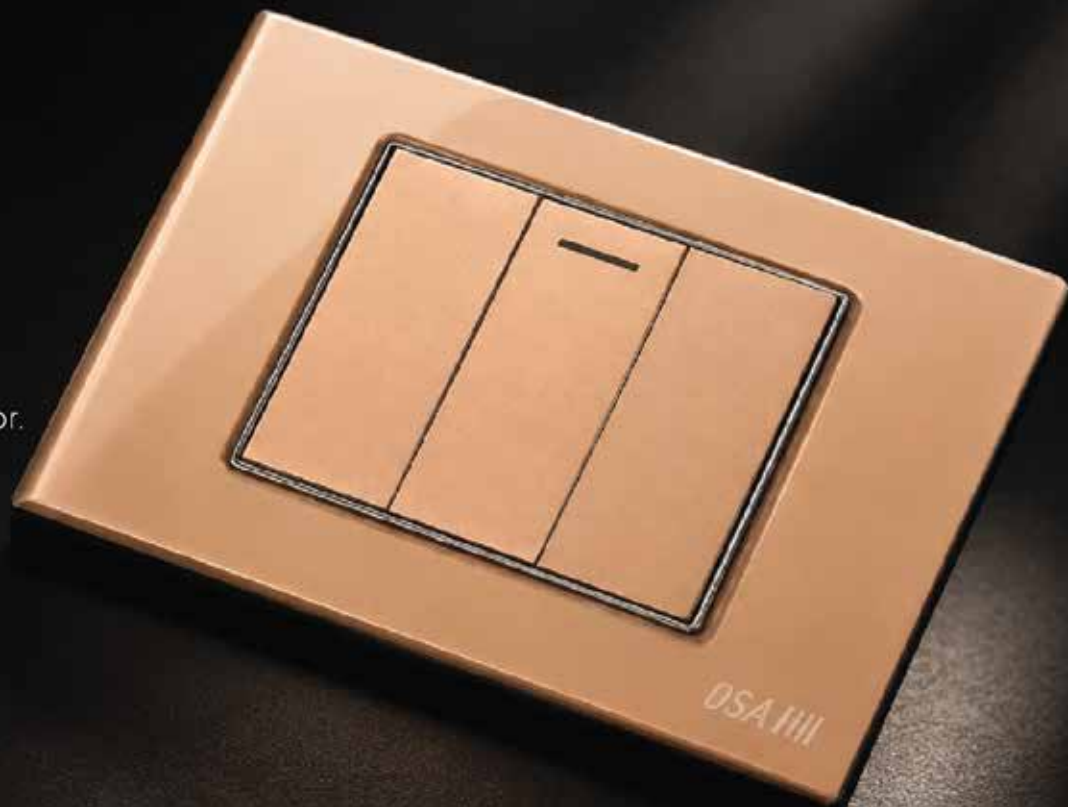

OSA ELECTRIC COVER

Designed to complete the beauty of every interior.

With elegant finishes, precise details,
and premium materials, OSA Cover
bring a refined touch to modern homes,
offices, and luxury spaces.